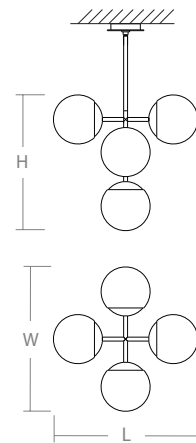

**NEBULA Pendant**  
**3-681-xx**

oxygen

FIXTURE TYPE \_\_\_\_\_ LOCATION \_\_\_\_\_  
PROJECT \_\_\_\_\_ DATE \_\_\_\_\_

-24 Satin Nickel

-15 Black

-40 Aged Brass

- LIGHT SOURCE** (5x) 6W LED Arrays with Driver on board, 3000K, CRI 90
- LUMINAIRE POWER** 29.1W at 120V
- RATED LIFE** 50000 hr RL
- OPTIONAL COLOR TEMPERATURES** 3000K Only
- LUMEN OUTPUT** Delivered: 1604 lm (LM-79)
- INPUT VOLTAGE** 120V AC, 50/60Hz
- DRIVER OUTPUT** N/A
- DIMMING** TRIAC and ELV Dimming
- CONSTRUCTION** Cold Rolled Steel Housing and Canopy
- DIFFUSER** - 8" White Opal Glass
- FINISHES** Black (-15), Satin Nickel (-24), Aged Brass (-40)
- MOUNTING** 4" Octagonal J-Box
- STANDARDS** cETL Damp listed, Conforms to UL STD 1598, Certified CAN/CSA STD C22.2 No 250.0.

**DIMENSIONS**

- Dia. Fixture:** 4.75"/5.91" Disk
- W. Fixture:** 24.25"
- H. Fixture:** 21.75"
- Supplied with 2-8", 2-12", and 3-16" stems to customize hanging height**

Order example for standard fixture:  
**3-681-15** (x- Voltage - xxx-Sequence # - xx-Finish)  
3: 120V Only